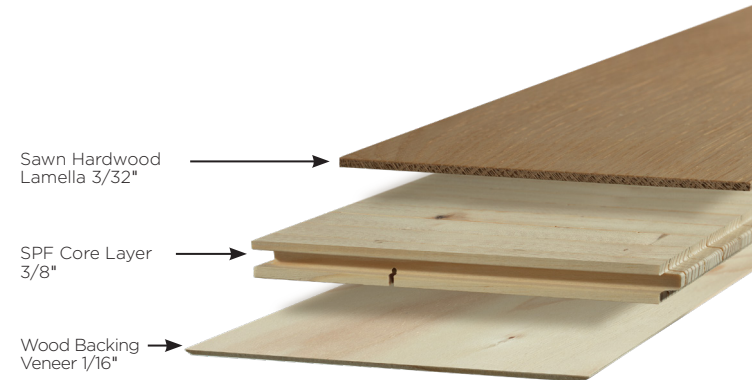

TruBalance Lite Technology

Real hardwood boards. Engineered for affordability.

- Real wood over a locally sourced SPF core layer
- Thickness: 9/16", suitable for 1/2" installations
- Stable 3-ply construction with 3/32" wear layer

Mirage TruBalance Lite: Meets your needs for a 1/2" installation

- Micro-V joint on all four sides of the board, prevents dust and dirt buildup.
- Each box contains assorted lengths for great look and quick installation.
- Flexible installation.
- Designed and manufactured by a wood specialist.
- An 18-gauge fastener is required for all nail or staple installations.