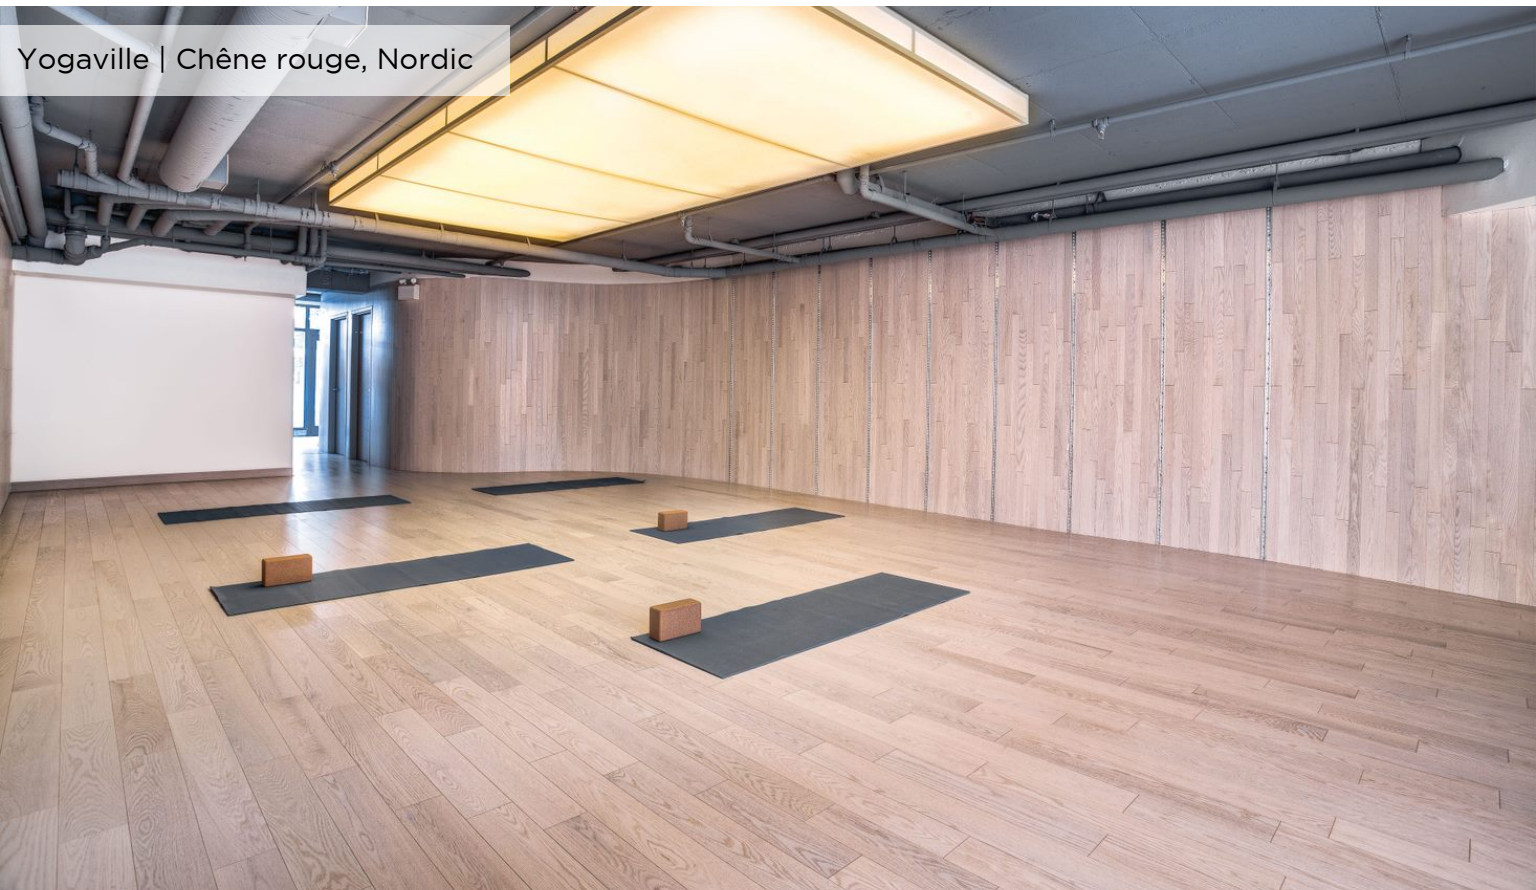

Yogaville | Chêne rouge, Nordic