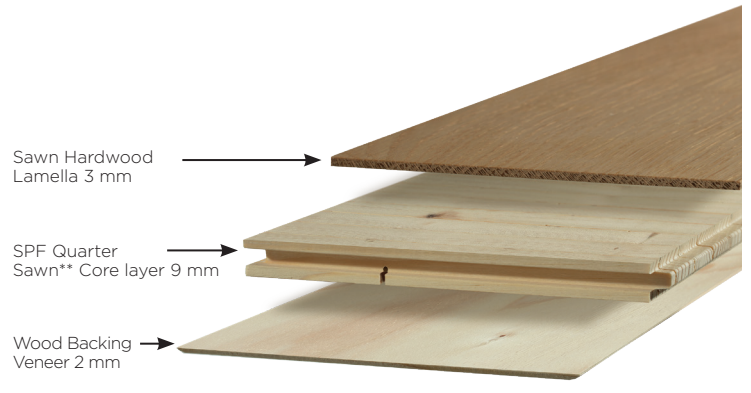

### TruBalance Lite Technology

Real hardwood boards. Engineered for affordability.

- Real wood over a locally sourced SPF core layer
- Thickness: 9/16", suitable for 1/2" installations
- Stable 3-ply construction with a 3 mm wear layer

#### Mirage TruBalance Lite: Meets your needs for a 1/2" installation

- Micro-V joint on all four sides of the board, prevents dust and dirt buildup.
- Each box contains assorted lengths for great look and quick installation.
- Flexible installation.
- Designed and manufactured by a wood specialist.
- An 18-gauge fastener is required for all nail or staple installations.