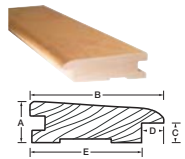

Multifunction reducer 3/4"

1. **Dimensions**
2. A 3/4"
   - B 2-7/16"
   - C 23/64"
   - D 13/32"
   - E 2-1/32"

MULTIFONCTIONS

7-foot (2,134 mm).