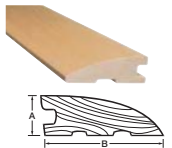

Round reducer 3/4"

1. **Dimensions**
2. A 3/4"
   - B 2-1/4"