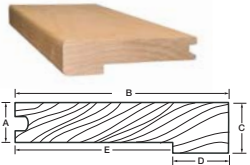

Square edged stair nosing* 3/4"

1. **Dimensions**
2. A 3/4"
   - B 4-1/4"
   - C 1-1/16"
   - D 1"
   - E 3-1/4"