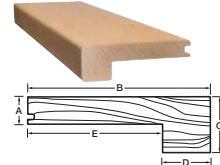

Square edged stair nosing* 1/2"

1. **Dimensions**
2. A 1/2"
   - B 3-1/4"
   - C 1"
   - D 7/8"
   - E 2-3/8"

REDUCER

7-foot (2,134 mm) reducer for even floor transition.