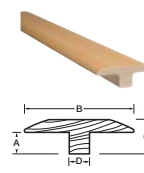

"T" Molding

1. **Dimensions**
2. A 3/8"
   - B 1-13/16"
   - C 9/16"
   - D 3/8"