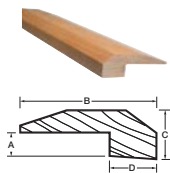

Board thickness

- Classic 3/4"
- Lock 7/16"
- Engineered 1/2 and 3/8"
- TruBalance 3/4"

Threshold

1. **Dimensions**
2. A 3/8"
   - B 2-1/8"
   - C 3/4"
   - D 3/4"