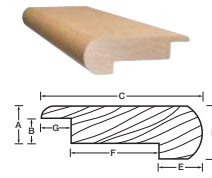

Round edged stair nosing 7/16"

1. **Dimensions**
2. A 3/4"
   - B 1/2"
   - C 3-1/4"
   - D 1-1/16"
   - E 7/8"
   - F 1-3/4"
   - G 5/8"