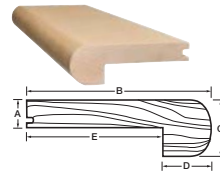

Square edged stair nosing* 1/2"

Round edged stair nosing 1/2"

1. **Dimensions**
2. A 1/2"
   - B 3-1/4"
   - C 1"
   - D 7/8"
   - E 2-3/8"