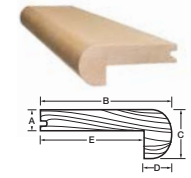

Round edged stair nosing 3/8"

1. **Dimensions**
2. A 3/8"
   - B 2-1/2"
   - C 7/8"
   - D 5/8"
   - E 1-7/8"