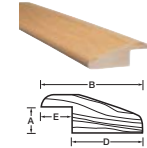

Round reducer 7/16"

1. **Dimensions**
2. A 1/2"
   - B 2"
   - C 3/4"
   - D 1-3/8"
   - E 5/8"