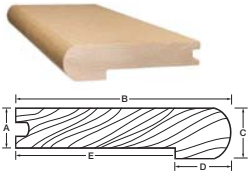

Square edged stair nosing* 3/4"

For 3/4" board thickness

- Classic 3/4"
- TruBalance 3/4"

For 1/2" board thickness

- Engineered 1/2"

For 7/16" board thickness

- Lock 7/16"

For 3/8" board thickness

- Engineered 3/8"

STAIR NOSING

7-foot (2,134 mm) nosing for staircase or podium.

Round edged stair nosing 3/4"

1. **Dimensions**
2. A 3/4"
   - B 4-1/4"
   - C 1-1/16"
   - D 1"
   - E 3-1/4"