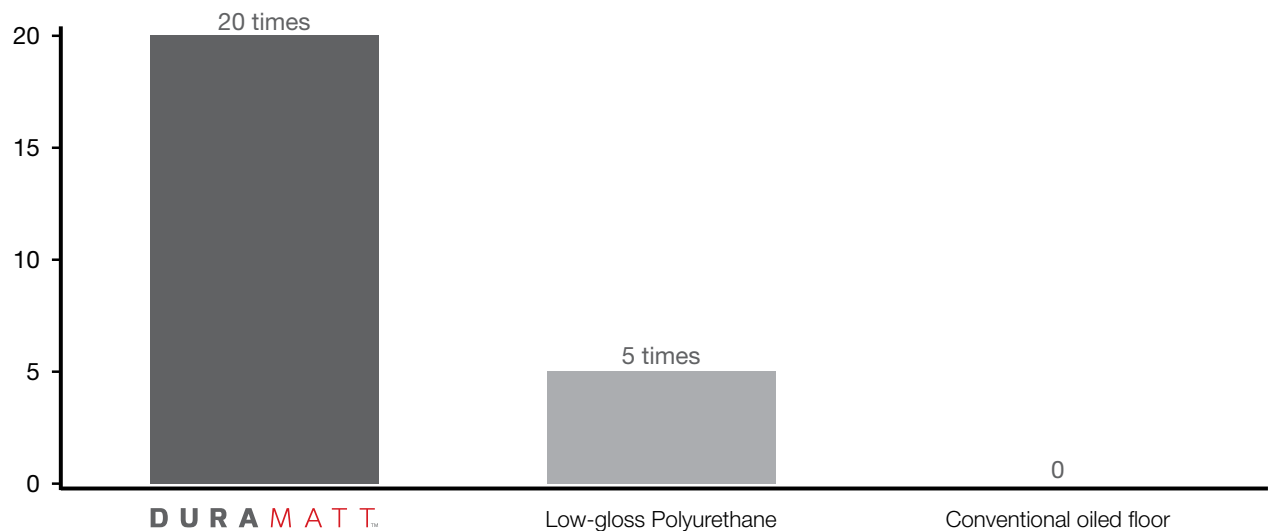

DURAMATT™

A DURABLE AND MATTE FINISH

THE LOOK OF OILED HARDWOOD FLOORS REINVENTED BY MIRAGE

- The look of an oiled hardwood floor without the hassles of maintenance
- Silky matte finish that brings out wood's natural beauty
- 35-year warranty on finish wear-through for residential applications

Polyurethane finish 20 times more wear resistant than most conventional oil finishes

Flexible, elastic finish for longer life

Superior resistance to scratches

Superior resistance to stains

Antimicrobial agent for a cleaner environment

Wear Resistance

www.miragefloors.com

T: 418-227-1181 1-800-463-1303 F: 418-227-1188

Litho Canada 1901_41606E1.0
Printed in Canada