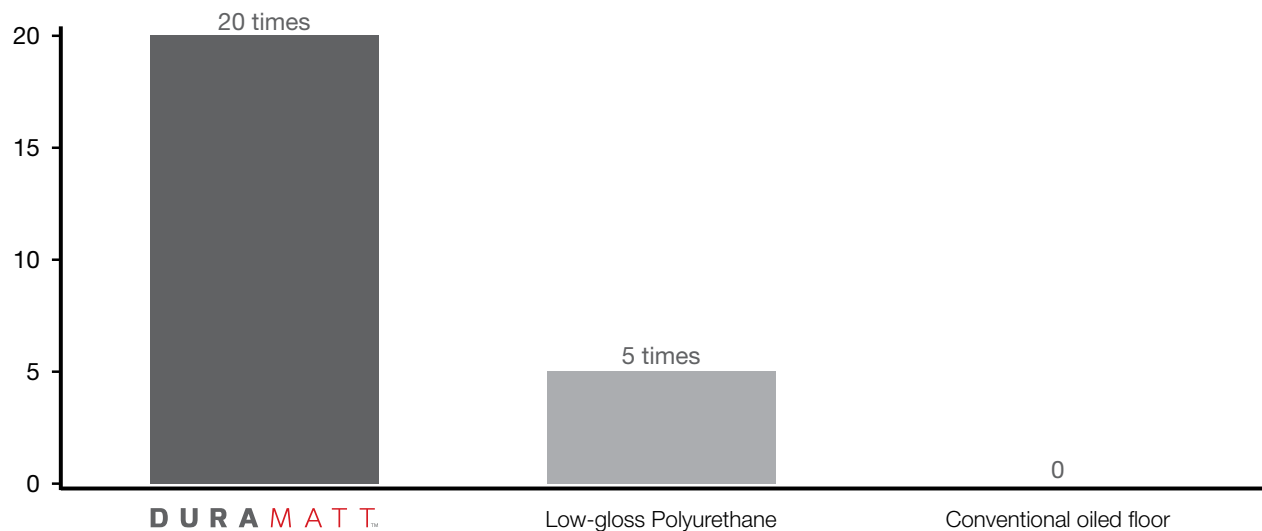

DURAMATT™

A DURABLE AND MATTE FINISH

THE LOOK OF OILED HARDWOOD FLOORS REINVENTED BY MIRAGE

- The look of an oiled hardwood floor without the hassles of maintenance
- Silky matte finish that brings out wood's natural beauty
- 35-year warranty on finish wear-through for residential applications

Polyurethane finish 20 times more wear resistant than most conventional oil finishes

Flexible, elastic finish for longer life

Superior resistance to scratches

Superior resistance to stains

Antimicrobial agent for a cleaner environment

Wear Resistance

www.miragefloors.com

T: 418-227-1181 1-800-463-1303 F: 418-227-1188

Litho Canada 1906_41606E1.0
Printed in Canada