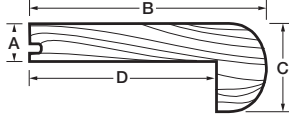

## ROUND EDGED STAIR NOSING

7-foot (2,134 mm) nosing for staircase or podium.

For 2-9/16" (65 mm) and 3-5/16" (84 mm) strips.

Size				
	A	B	C	D
in.	3/8	2-1/2	7/8	1-7/8
mm	10	64	22	48

For 5" (127 mm) and 6-1/2" (165 mm) planks.

Size					
	A	B	C	D	E
in.	1/2	3-1/4	1	7/8	2-3/8
mm	13	83	25	22	60

Size			
	A	B	C
in.	1/2	1/8	1-1/2
mm	13	3	38