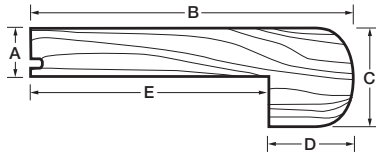

## ROUND EDGED STAIR NOSING

7-foot (2,134 mm) nosing for staircase or podium.

For 2-9/16" (65 mm) and 3-5/16" (84 mm) strips.

Size				
	A	B	C	D
in.	3/8	2-1/2	7/8	1-7/8
mm	10	64	22	48

For 5" (127 mm) and 6-1/2" (165 mm) planks.

Size					
	A	B	C	D	E
in.	1/2	3-1/4	1	7/8	2-3/8
mm	13	83	25	22	60

Size			
	A	B	C
in.	1/2	1/8	1-1/2
mm	13	3	38