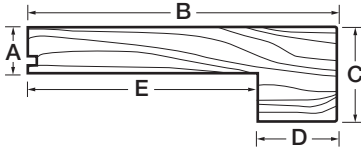

SQUARE EDGED STAIR NOSING

Indispensable for stairway or podium construction whose principal advantage is its ability to adapt to contemporary designs. 7 ft. (2,134 mm) long.

For 5" (127 mm) and 6-1/2" (165 mm) planks

Size					
	A	B	C	D	E
in.	1/2	3-1/4	1	7/8	2-3/8
mm	13	83	25	22	60

ROUND REDUCER

7-foot (2,134 mm) reducer for uneven floor transition.

For 2-9/16" (65 mm) and 3-5/16" (84 mm) strips.

Size			
	A	B	C
in.	3/8	1/8	1-1/2
mm	10	3	38

For 5" (127 mm) and 6-1/2" (165 mm) planks.

Size			
	A	B	C
in.	1/2	1/8	1-1/2
mm	13	3	38