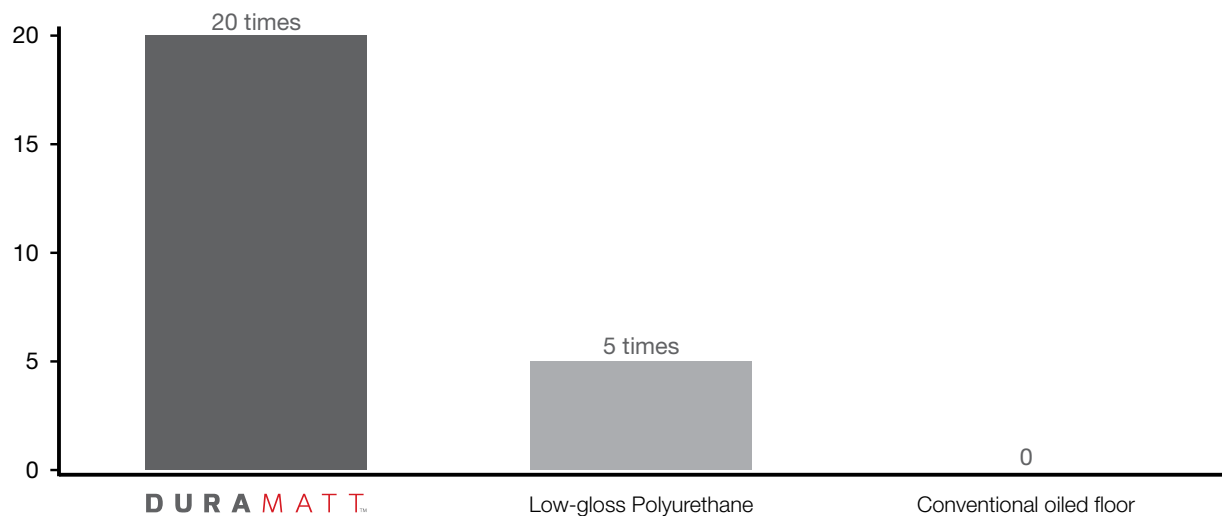

DURAMATT™

A DURABLE AND MATTE FINISH

THE LOOK OF OILED HARDWOOD FLOORS REINVENTED BY MIRAGE

- The look of an oiled hardwood floor without the hassles of maintenance
- Silky matte finish that brings out wood's natural beauty
- 35-year warranty on finish wear-through for residential applications

Polyurethane finish 20 times more wear resistant than most conventional oil finishes

Flexible, elastic finish for longer life

Superior resistance to scratches

Superior resistance to stains

Antimicrobial agent for a cleaner environment

Wear Resistance

www.miragefloors.com

T: 418 227-1181 1 800 463-1303 F: 418 227-1188

Litho Canada 1803_39103E1.0