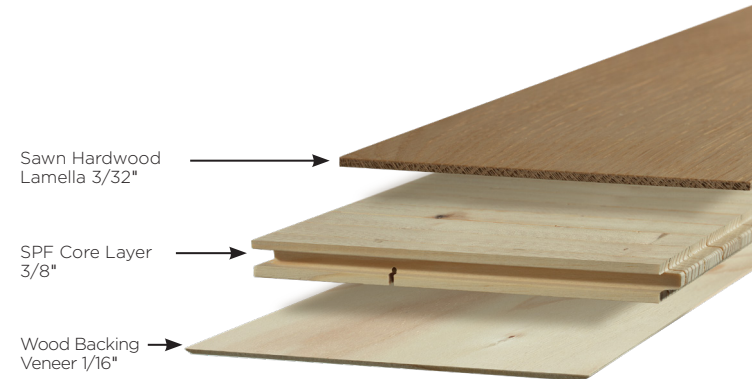

TruBalance Lite Technology

Real hardwood boards. Engineered for affordability.

- Real wood over a locally sourced SPF core layer
- Thickness: 9/16", suitable for 1/2" installations
- Stable 3-ply construction with 3/32" wear layer

Mirage TruBalance Lite: Meets your needs for a 1/2" installation

- Micro-V joint on all four sides of the board, prevents dust and dirt buildup.
- Each box contains assorted lengths for great look and quick installation.
- Flexible installation.
- Designed and manufactured by a wood specialist.
- An 18-gauge fastener is required for all nail or staple installations.