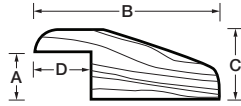

STAIR NOSING

7-foot (2,134 mm) nosing for staircase or podium.

Size						
	A	B	C	D	E	F
in.	3/4	1/2	3-1/4	1-1/16	1-3/4	5/8
mm	19	13	83	27	45	16

ROUND REDUCER

7-foot (2,134 mm) reducer for uneven floor transition.

Size				
	A	B	C	D
in.	1/2	2	3/4	5/8
mm	13	51	19	16