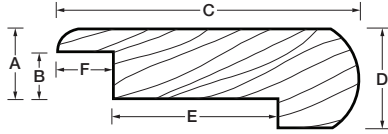

STAIR NOSING

7-foot (2,134 mm) nosing for staircase or podium.

Size						
	A	B	C	D	E	F
in.	3/4	1/2	3-1/4	1-1/16	1-3/4	5/8
mm	19	13	83	27	45	16

ROUND REDUCER

7-foot (2,134 mm) reducer for uneven floor transition.

Size				
	A	B	C	D
in.	1/2	2	3/4	5/8
mm	13	51	19	16