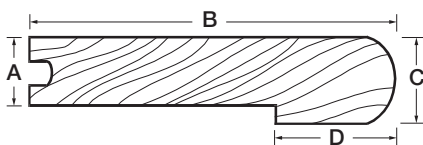

ROUND EDGED STAIR NOSING

7-foot (2,134 mm) nosing for staircase or podium.

Size				
	A	B	C	D
in.	3/4	4-1/4	1-1/16	1
mm	19	108	27	25

SQUARE EDGED STAIR NOSING

Indispensable for stairway or podium construction whose principal advantage is its ability to adapt to contemporary designs. 7 ft. (2,134 mm) long.

Size				
	A	B	C	D
in.	3/4	4-1/4	1-1/16	1
mm	19	108	27	25

ROUND REDUCER

7-foot (2,134 mm) reducer for uneven floor transition.

Size		
	A	B
in.	3/4	2-1/4
mm	19	57

MULTIFUNCTION REDUCER

7-foot (2,134 mm) reducer for transition between a hardwood floor and carpet.

Size				
	A	B	C	D
in.	3/4	13/32	23/64	2-7/16
mm	19	10	9	62