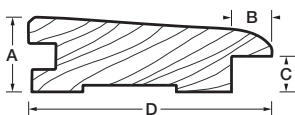

ROUND EDGED STAIR NOSING

7-foot (2,134 mm) nosing for staircase or podium.

Size				
	A	B	C	D
in.	3/4	4-1/4	1-1/16	1
mm	19	108	27	25

SQUARE EDGED STAIR NOSING

Indispensable for stairway or podium construction whose principal advantage is its ability to adapt to contemporary designs. 7 ft. (2,134 mm) long.

Size				
	A	B	C	D
in.	3/4	4-1/4	1-1/16	1
mm	19	108	27	25

ROUND REDUCER

7-foot (2,134 mm) reducer for uneven floor transition.

Size		
	A	B
in.	3/4	2-1/4
mm	19	57

MULTIFUNCTION REDUCER

7-foot (2,134 mm) reducer for transition between a hardwood floor and carpet.

Size				
	A	B	C	D
in.	3/4	13/32	23/64	2-7/16
mm	19	10	9	62