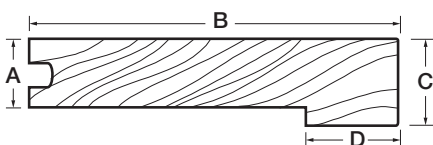

ROUND EDGED STAIR NOSING

7-foot (2,134 mm) nosing for staircase or podium.

Size				
	A	B	C	D
in.	3/4	4-1/4	1-1/16	1
mm	19	108	27	25

SQUARE EDGED STAIR NOSING

Indispensable for stairway or podium construction whose principal advantage is its ability to adapt to contemporary designs. 7 ft. (2,134 mm) long.

Size				
	A	B	C	D
in.	3/4	4-1/4	1-1/16	1
mm	19	108	27	25

ROUND REDUCER

7-foot (2,134 mm) reducer for uneven floor transition.

Size		
	A	B
in.	3/4	2-1/4
mm	19	57

MULTIFUNCTION REDUCER

7-foot (2,134 mm) reducer for transition between a hardwood floor and carpet.

Size				
	A	B	C	D
in.	3/4	13/32	23/64	2-7/16
mm	19	10	9	62